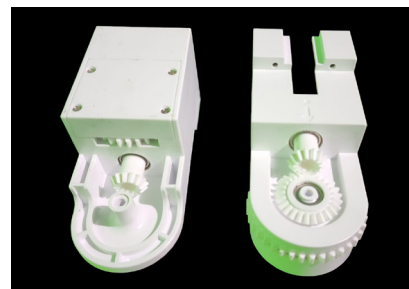

CODE: TR06-11
KÖŞE DÖNÜŞ