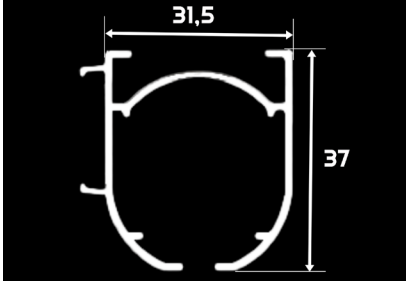

CODE: TR07-04
YAY