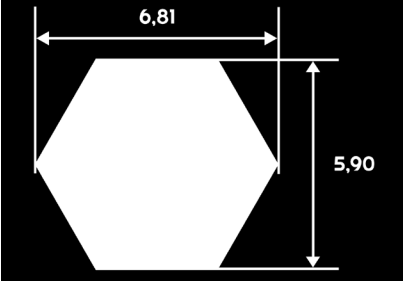

CODE: TR07-05
MİL BİRLEŞTİRİCİ