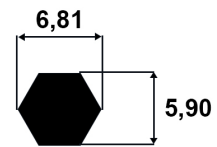

# MOTORLU PLİSE TAVAN SİSTEMLERİ

Code: 5312

Code: 5313

Code: 5314

Code: 5315

Code: Altıgen Mil

**ACATAY**

CODE: TR07-01  
KAFA