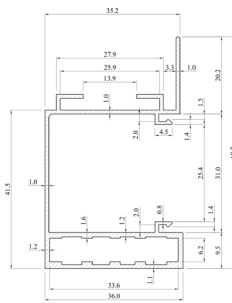

MOTORLU PLİSE TAVAN SİSTEMLERİ

Code: 5314

ACATAY