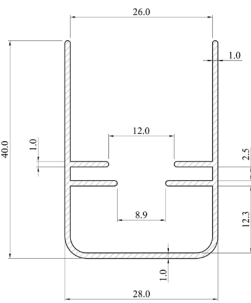

MOTORLU PLİSE TAVAN SİSTEMLERİ

Code: 5312