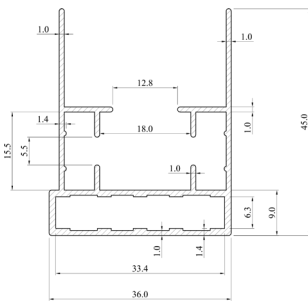

MOTORLU PLİSE TAVAN SİSTEMLERİ

Code: 5313

ACATAY