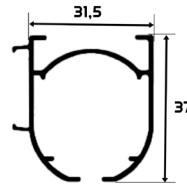

Code: Altigen Mil

ACATAY