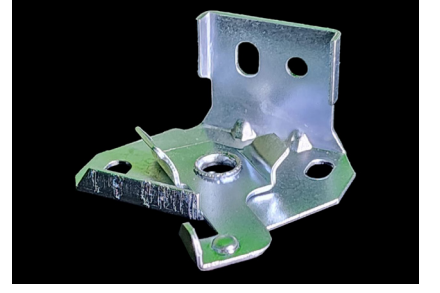

# MOTORLU KATLAMALI PERDE SİSTEMLERİ

Code: 5315

Code: Altigen Mil

**ACATAY**

CODE: TR07-01  
KAFA

CODE: TR07-02  
TAŞIYICI

CODE: TR07-03  
PERÇİN

CODE: TR07-04  
YAY