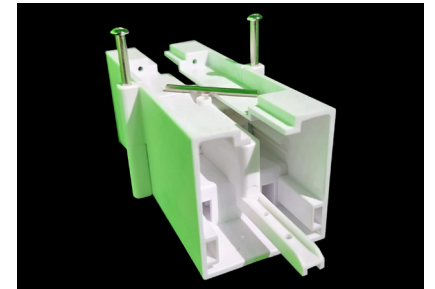

CODE: TR06-04  
MESAFE YAYI 89 MM

CODE: TR06-06  
STOPLAYICI

CODE: TR06-07  
PORTRAY

CODE: TR06-08  
KAYIŞ

CODE: TR06-09  
KAYIŞ BİRLEŞTİRME APARATI

CODE: TR06-10  
RAY BİRLEŞTİRME APARATI

CODE: TR06-12  
MİL BİRLEŞTİRME SETİ