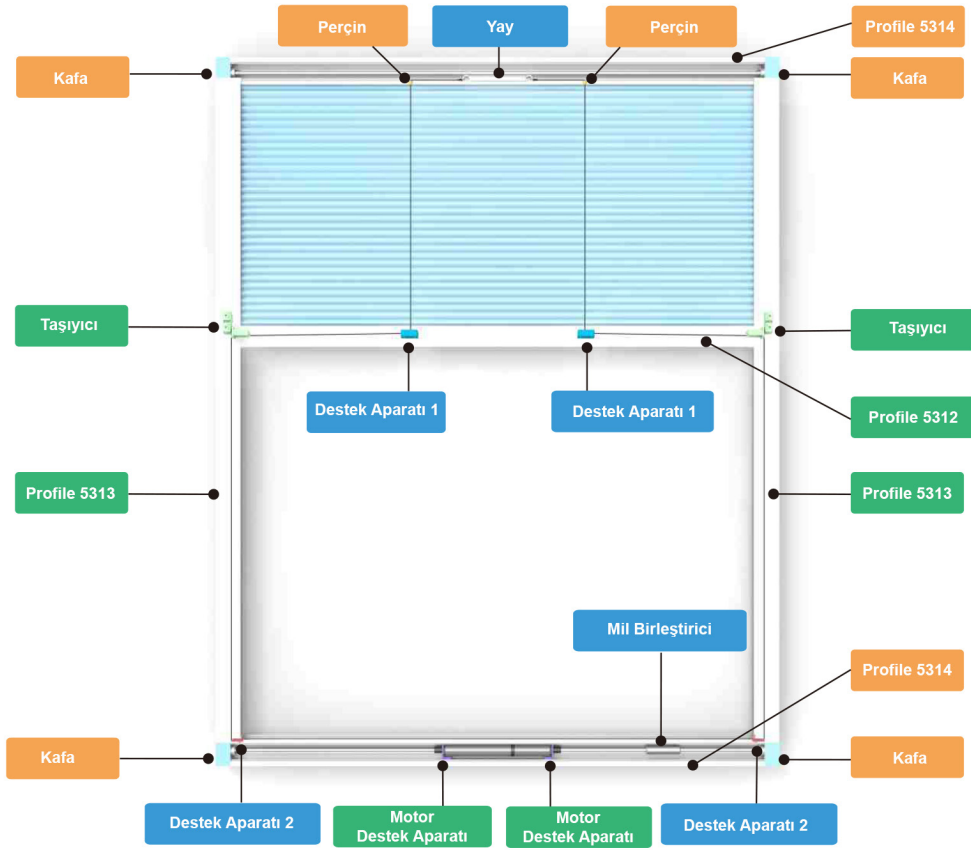

# MOTORLU PLİSE TAVAN SİSTEMLERİ

Code: 5312

Code: 5313

Code: 5314

Code: 5315

Code: Altıgen Mil

**ACATAY**

CODE: TR07-01  
KAFA